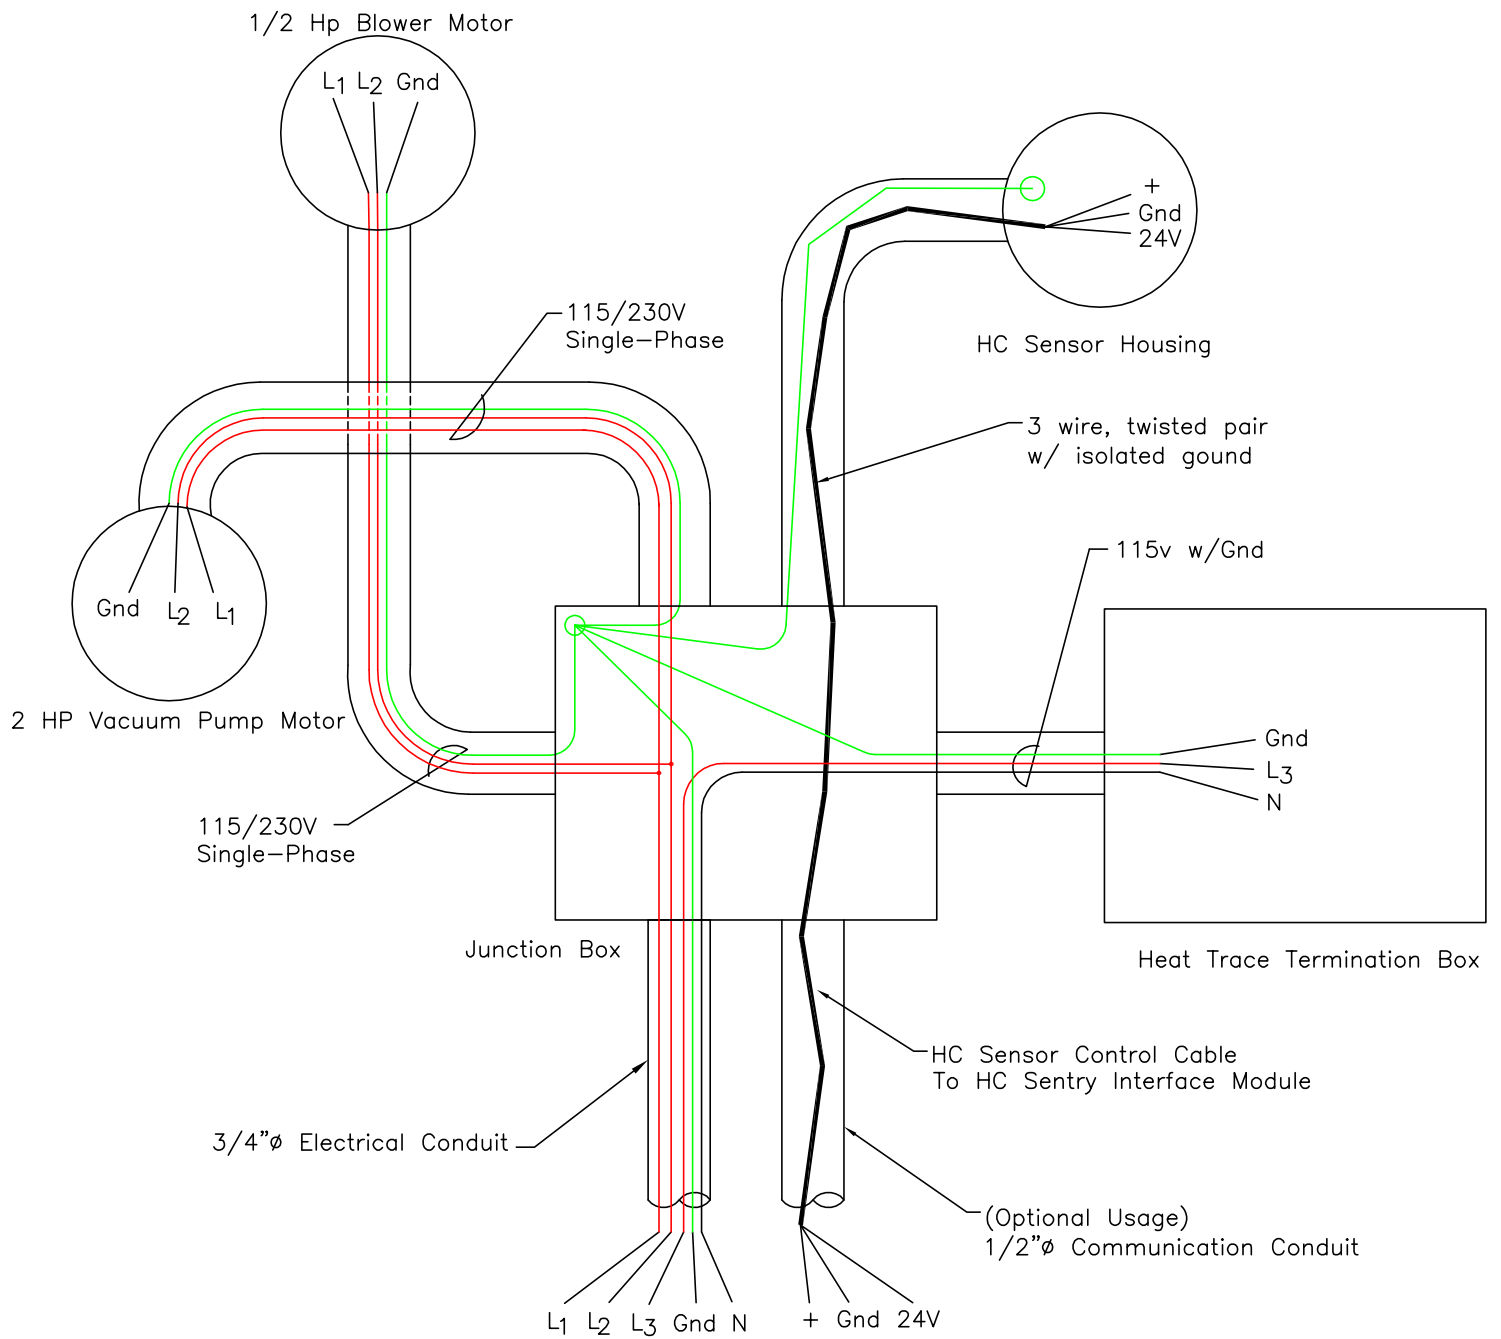

REV	ECN	DESCRIPTION	RELEASED BY	DATE
1		Added conduit text	T. Raterman	3/28/08

Motor	HP	Phase	Voltage	Amerage
Blower	.5	Single	115	9.8
			230	4.9
Vac Pump	2	Single	115	24
			230	12

Vapor Systems Technologies, Inc
 Springboro, Ohio 45066 www.vsthose.com

TITLE
 ECS Single-Phase Wiring Schematic
 ECS Membrane Processor

SCALE na
 SHEET 1 OF 1

DWG NO.
 5547-001

REV
 1